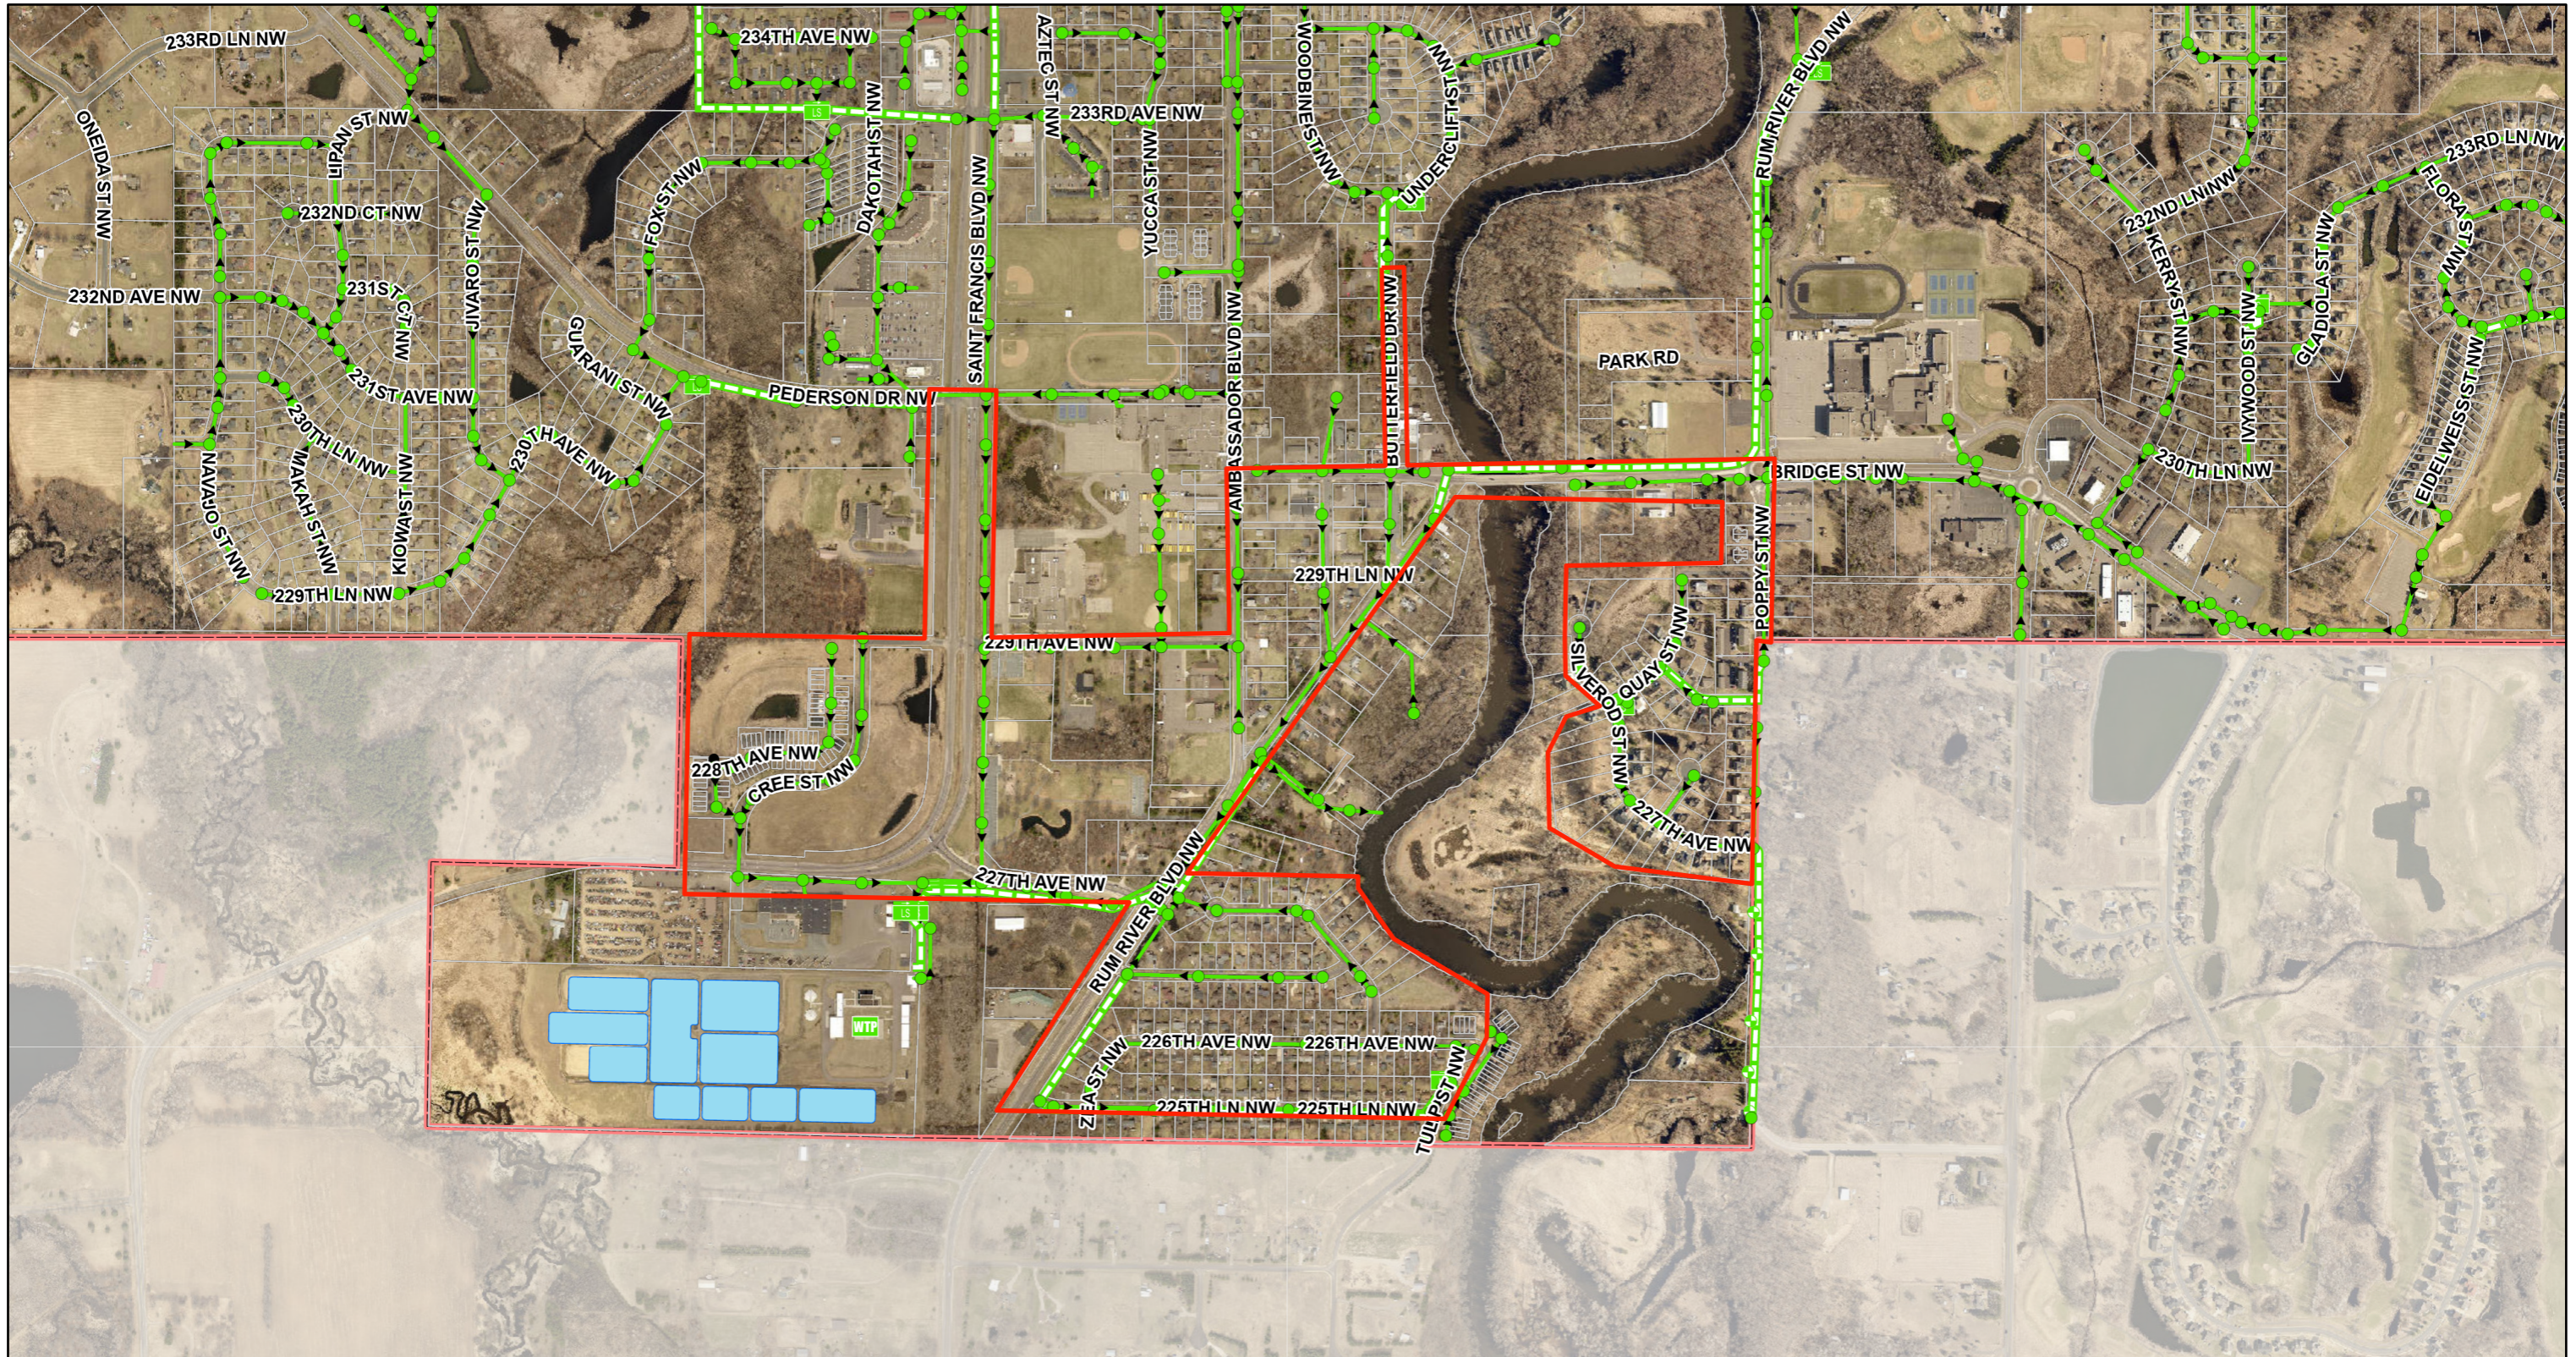

City of St Francis, MN

August 4, 2022

1:9,699

- | | | |
|--------------------|-------------------------------|---------------------------|
| Road Labels | Lift Station | Detention Pond |
| Sanitary Manhole | Wastewater Treatment Facility | Parcels |
| Sanitary Clean Out | Sanitary Gravity Main | St. Francis City Boundary |
| Sanitary Valve | Sanitary Pressurized Main | City Mask |