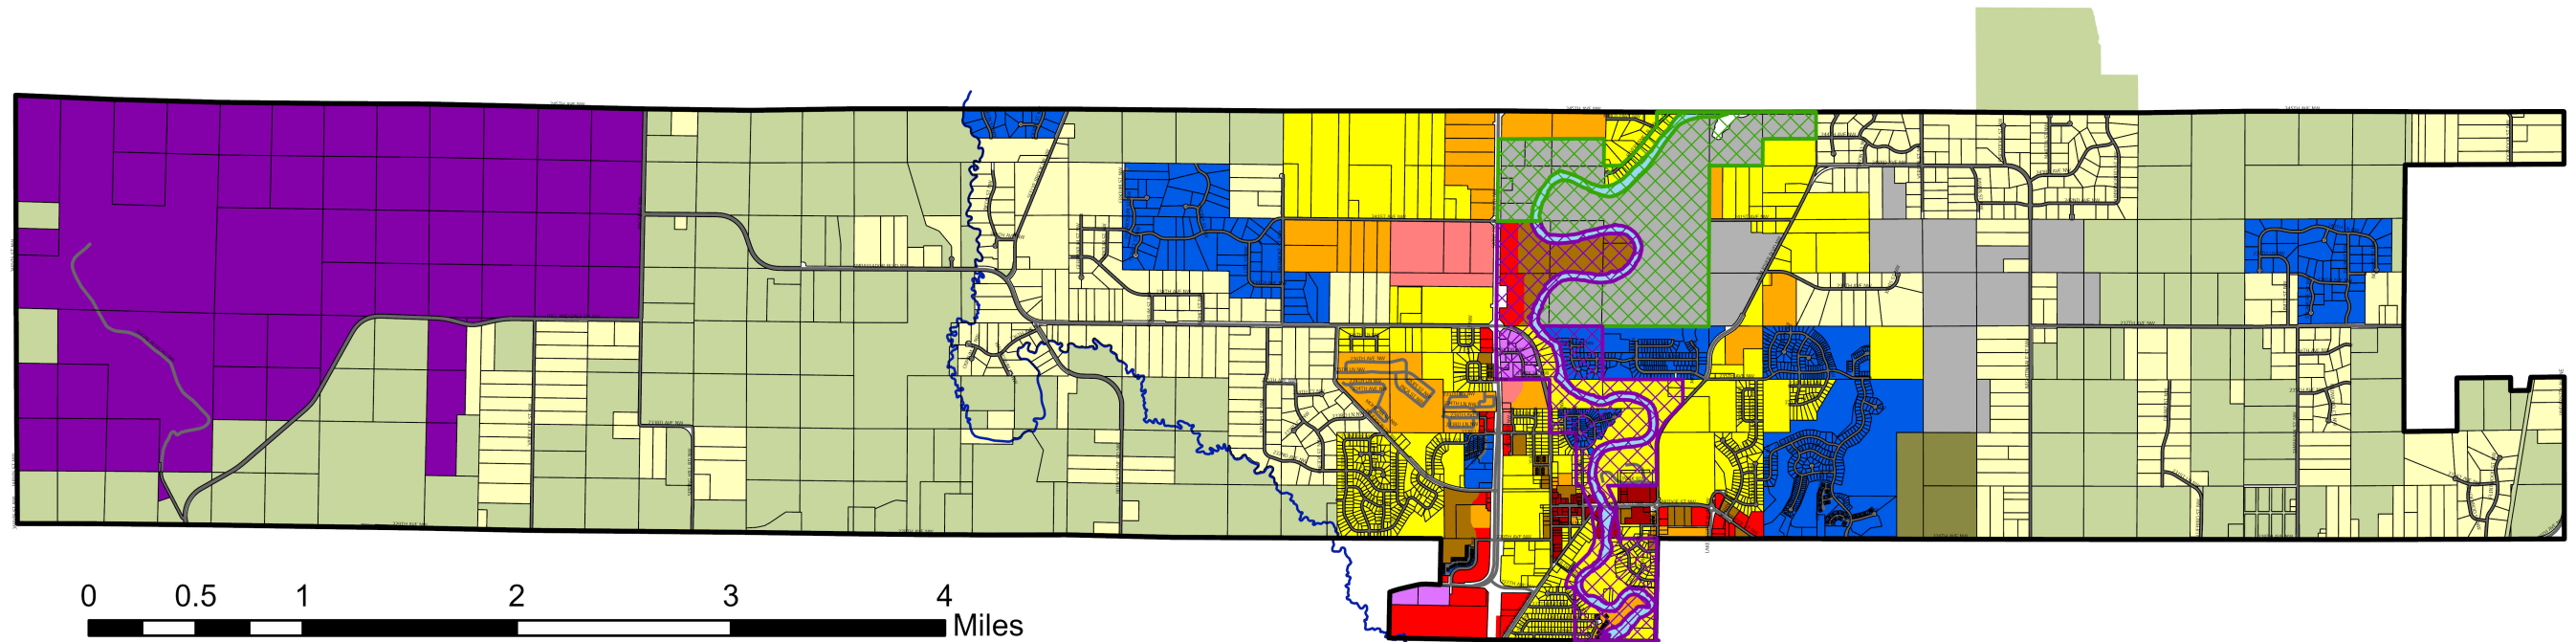

# Zoning Map 2021

## Legend

- |  |     |
|--|-----|
| City Parcels                             | UR  |
| City Boundary                            | RR  |
| Roads                                    | R-1 |
| Seelye Brook                             | R-2 |
| Rum River                                | R-3 |
| <b>Wild and Scenic Overlay Districts</b> |     |
| Rural District                           | B-1 |
| Urban District                           | B-2 |
| <b>Zoning</b>                            |     |
| A-1                                      | I-1 |
| A-2                                      | I-2 |
|  | PUD |