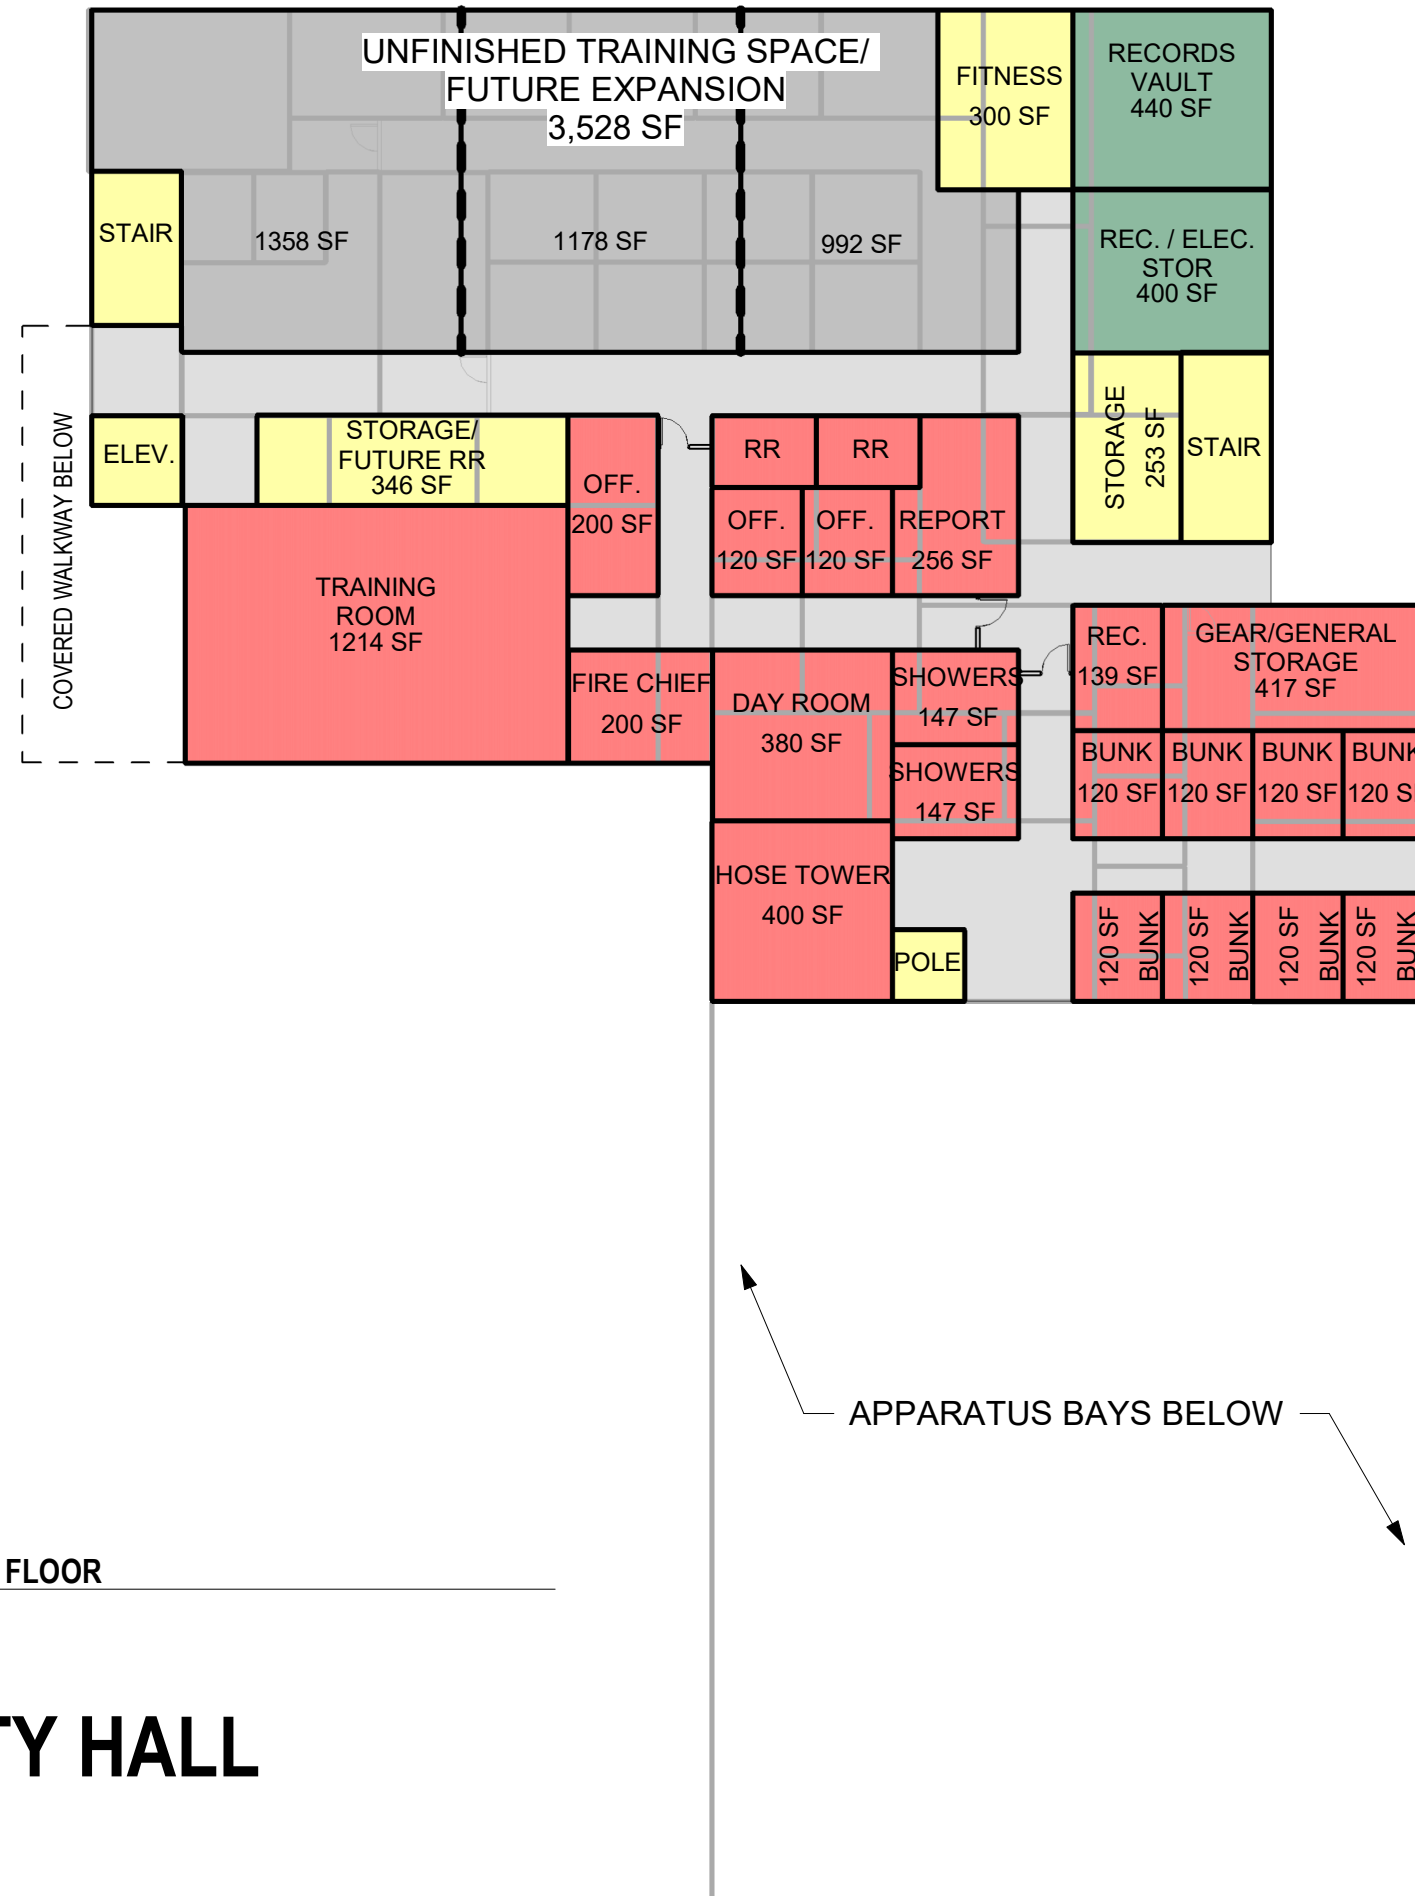

ST. FRANCIS FIRE & CITY HALL

3740 BRIDGE ST. NW
 ST. FRANCIS, MN 55070

1 SITE PLAN
 1" = 40'-0"

LEVEL 1: 21,088 SF
 LEVEL 2: 13,070 SF
 TOTAL: 34,158 SF

1 FIRST FLOOR
 3/64" = 1'-0"

ST. FRANCIS FIRE & CITY HALL
 3740 BRIDGE ST. NW
 ST. FRANCIS, MN 55070

1 SECOND FLOOR
3/64" = 1'-0"

ST. FRANCIS FIRE & CITY HALL

3740 BRIDGE ST. NW
ST. FRANCIS, MN 55070