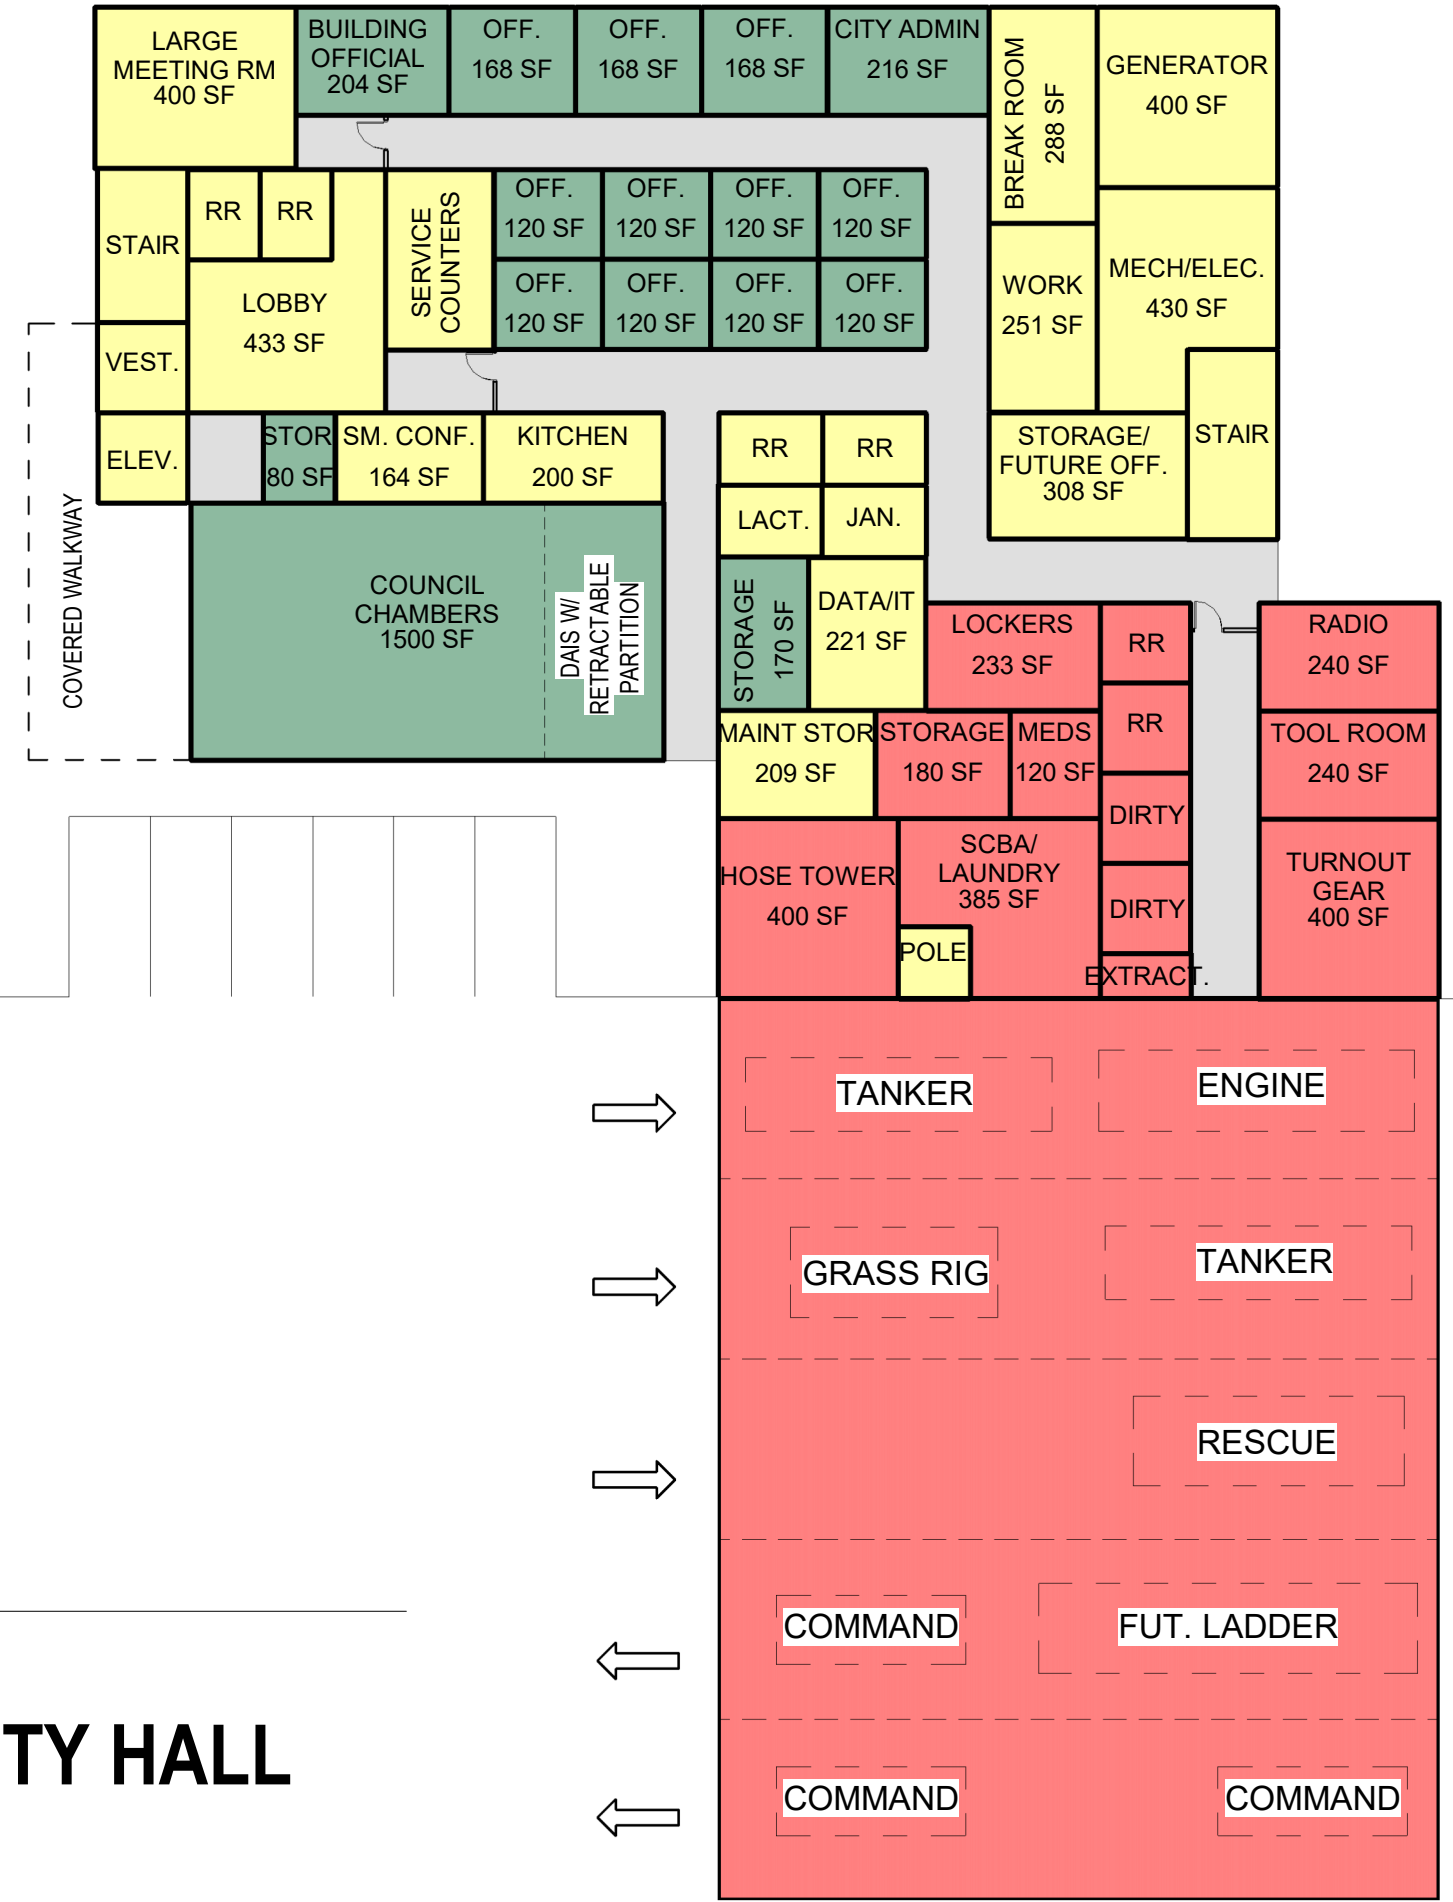

ST. FRANCIS FIRE & CITY HALL

3740 BRIDGE ST. NW
 ST. FRANCIS, MN 55070

1 SITE PLAN
 1" = 40'-0"

LEVEL 1: 21,088 SF
 LEVEL 2: 13,070 SF
 TOTAL: 34,158 SF

1 FIRST FLOOR
 3/64" = 1'-0"

ST. FRANCIS FIRE & CITY HALL
 3740 BRIDGE ST. NW
 ST. FRANCIS, MN 55070

1 SECOND FLOOR
3/64" = 1'-0"

ST. FRANCIS FIRE & CITY HALL

3740 BRIDGE ST. NW
ST. FRANCIS, MN 55070